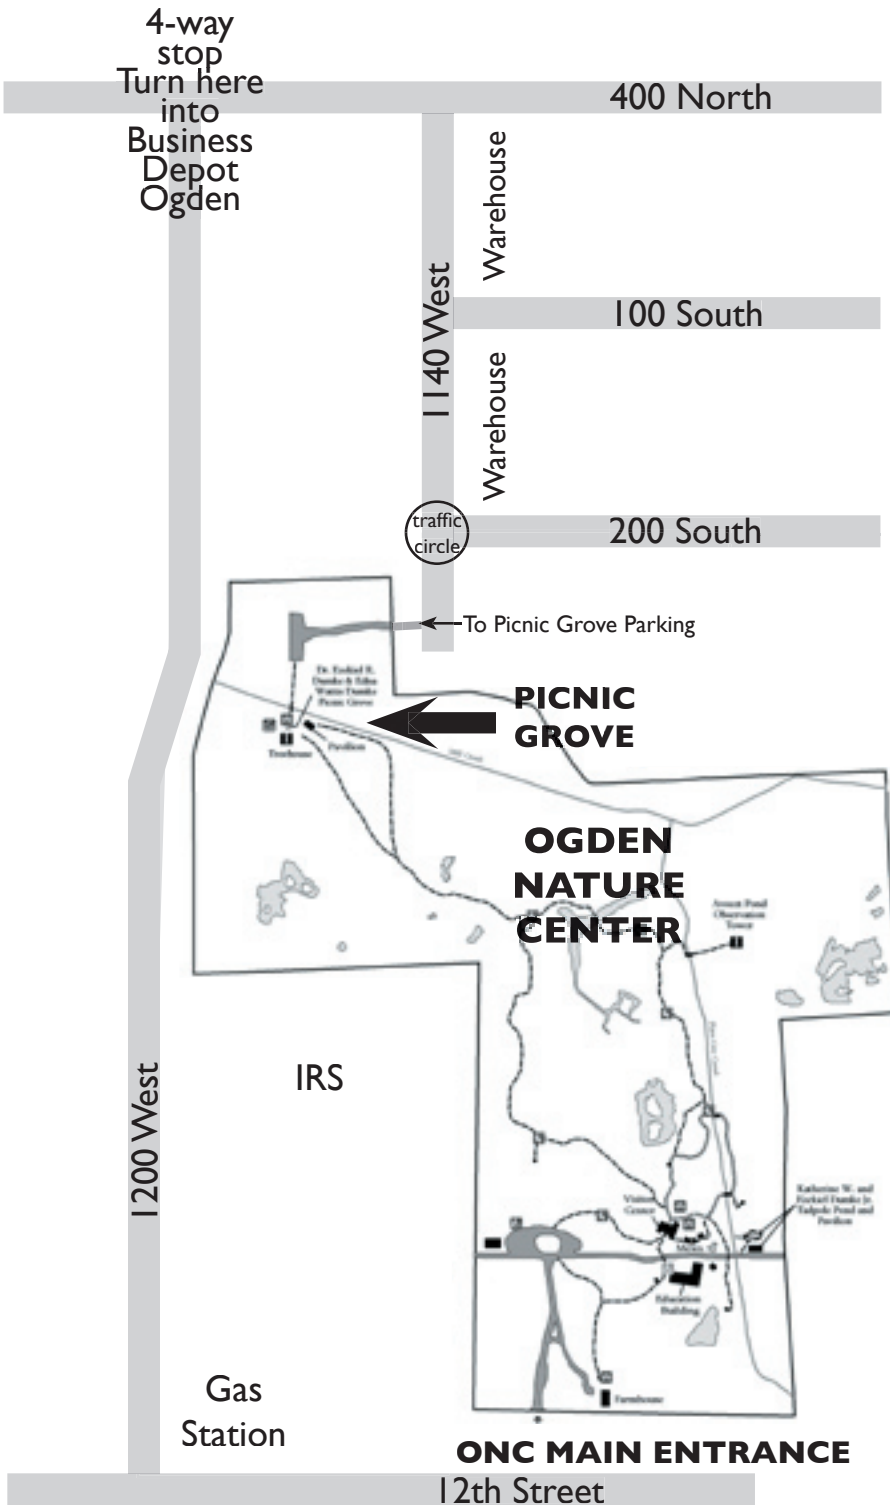

Driving directions to Dumke Picnic Grove at Ogden Nature Center

From ONC's main entrance:

1. Head west on 12th Street.
2. Turn right (north) at the light on 1200 West. Drive 1.6 miles north to the first light (4-way stop).
3. Turn right (east) into Business Depot Ogden on 400 North.
4. Turn right (south) on 1140 West (before the tan warehouse.) Drive one mile south.
5. Turn right at the Ogden Nature Center gate to park in the dirt parking lot. Please park in the parking lot and walk along the path south to Dumke Picnic Grove.
6. If opening the combination lock to the parking lot gate, please squeeze lock together after setting the code.

Please do not drive into the picnic area!